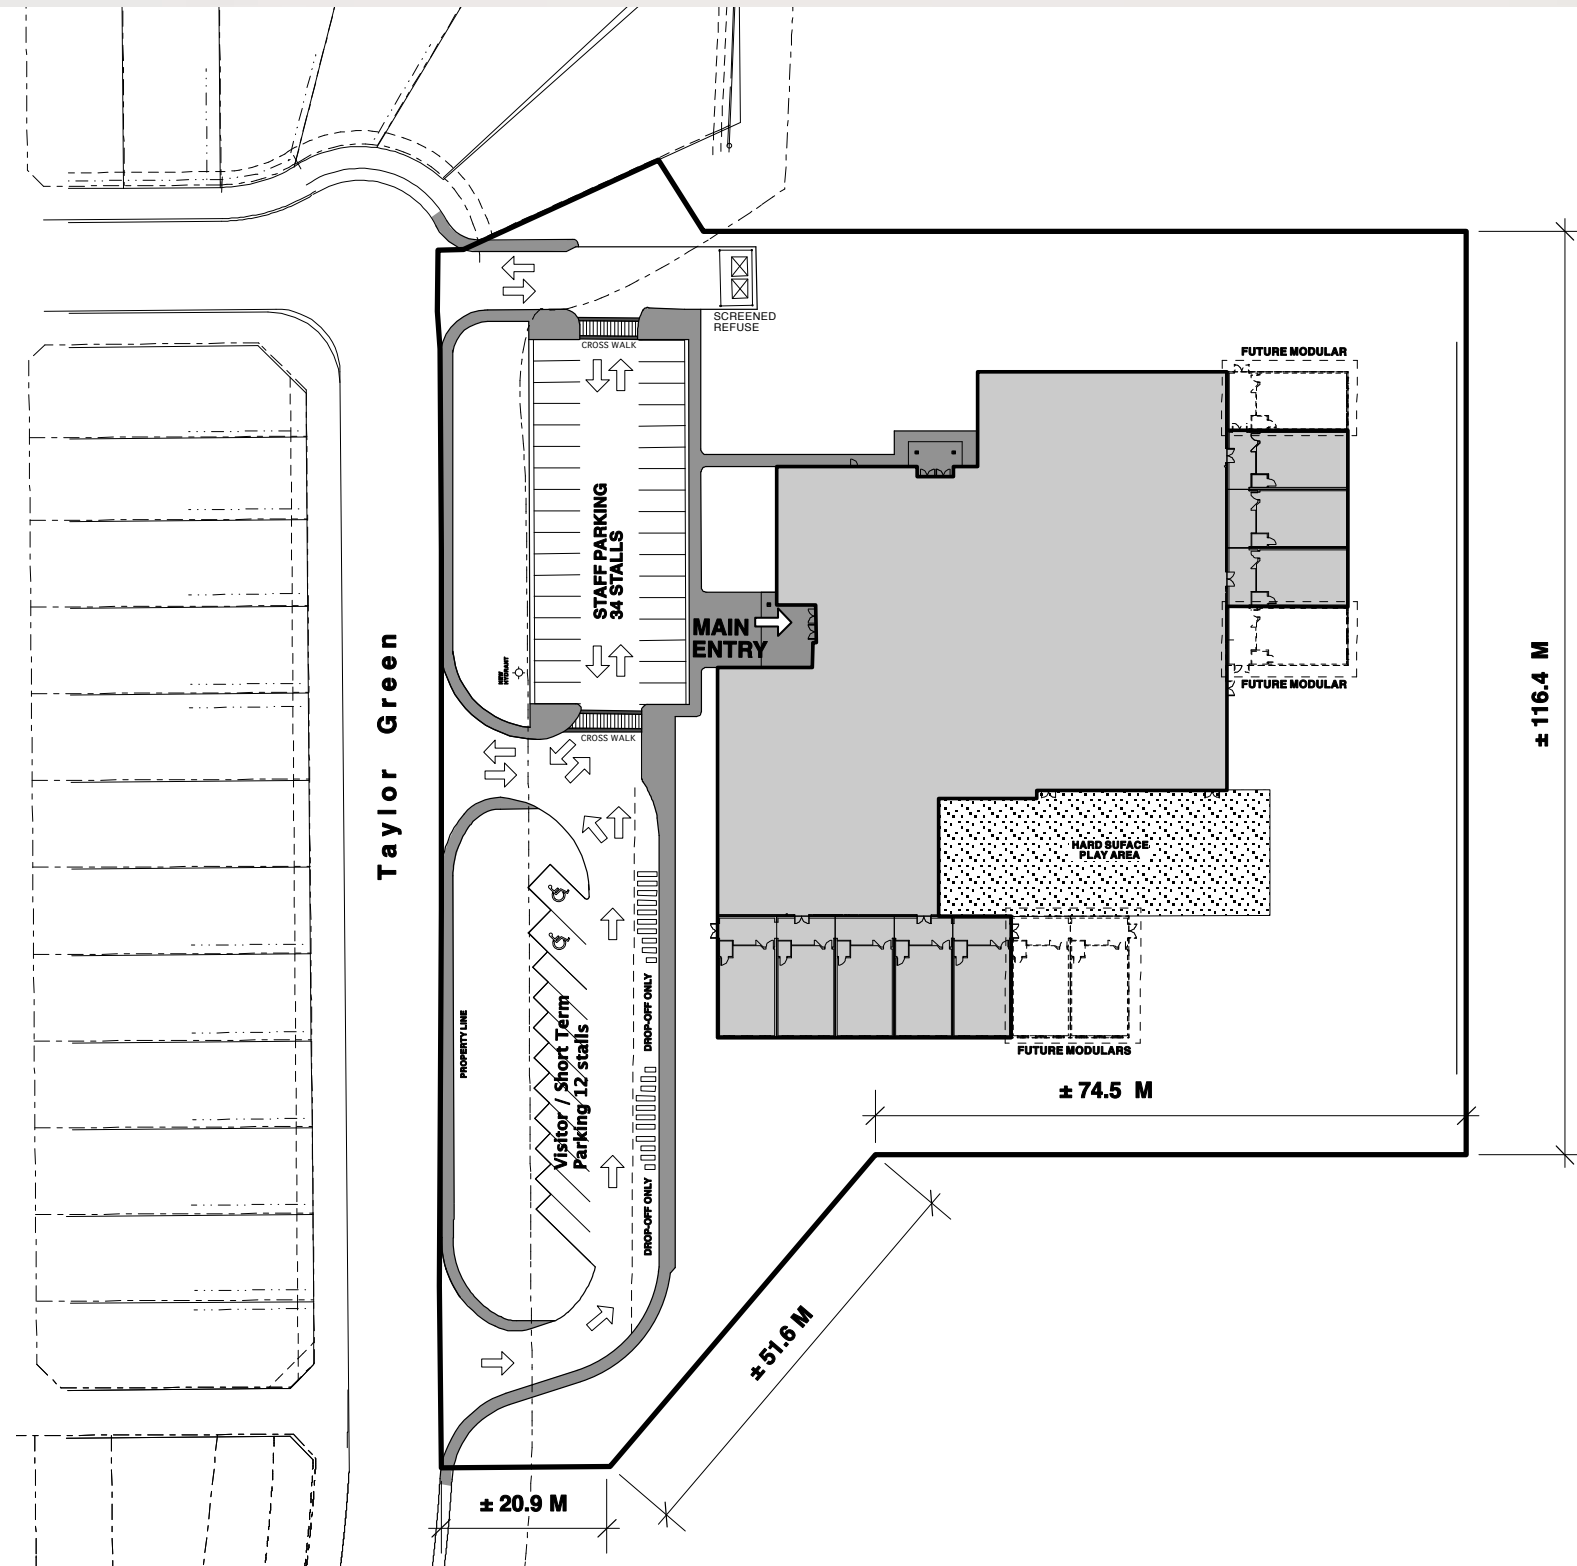

SCHEDULE 18 (TECHNICAL REQUIREMENTS) APPENDIX D - SITE LAYOUT

LEGAL DESCRIPTION

PLAN 032 5526 BLOCK 75 LOT 92
PLAN 032 5526 BLOCK 75 LOT 90MR

SITE LAYOUT

— DENOTES SCHOOL SITE

TERWILLEGAR HEIGHTS CATHOLIC SCHOOL