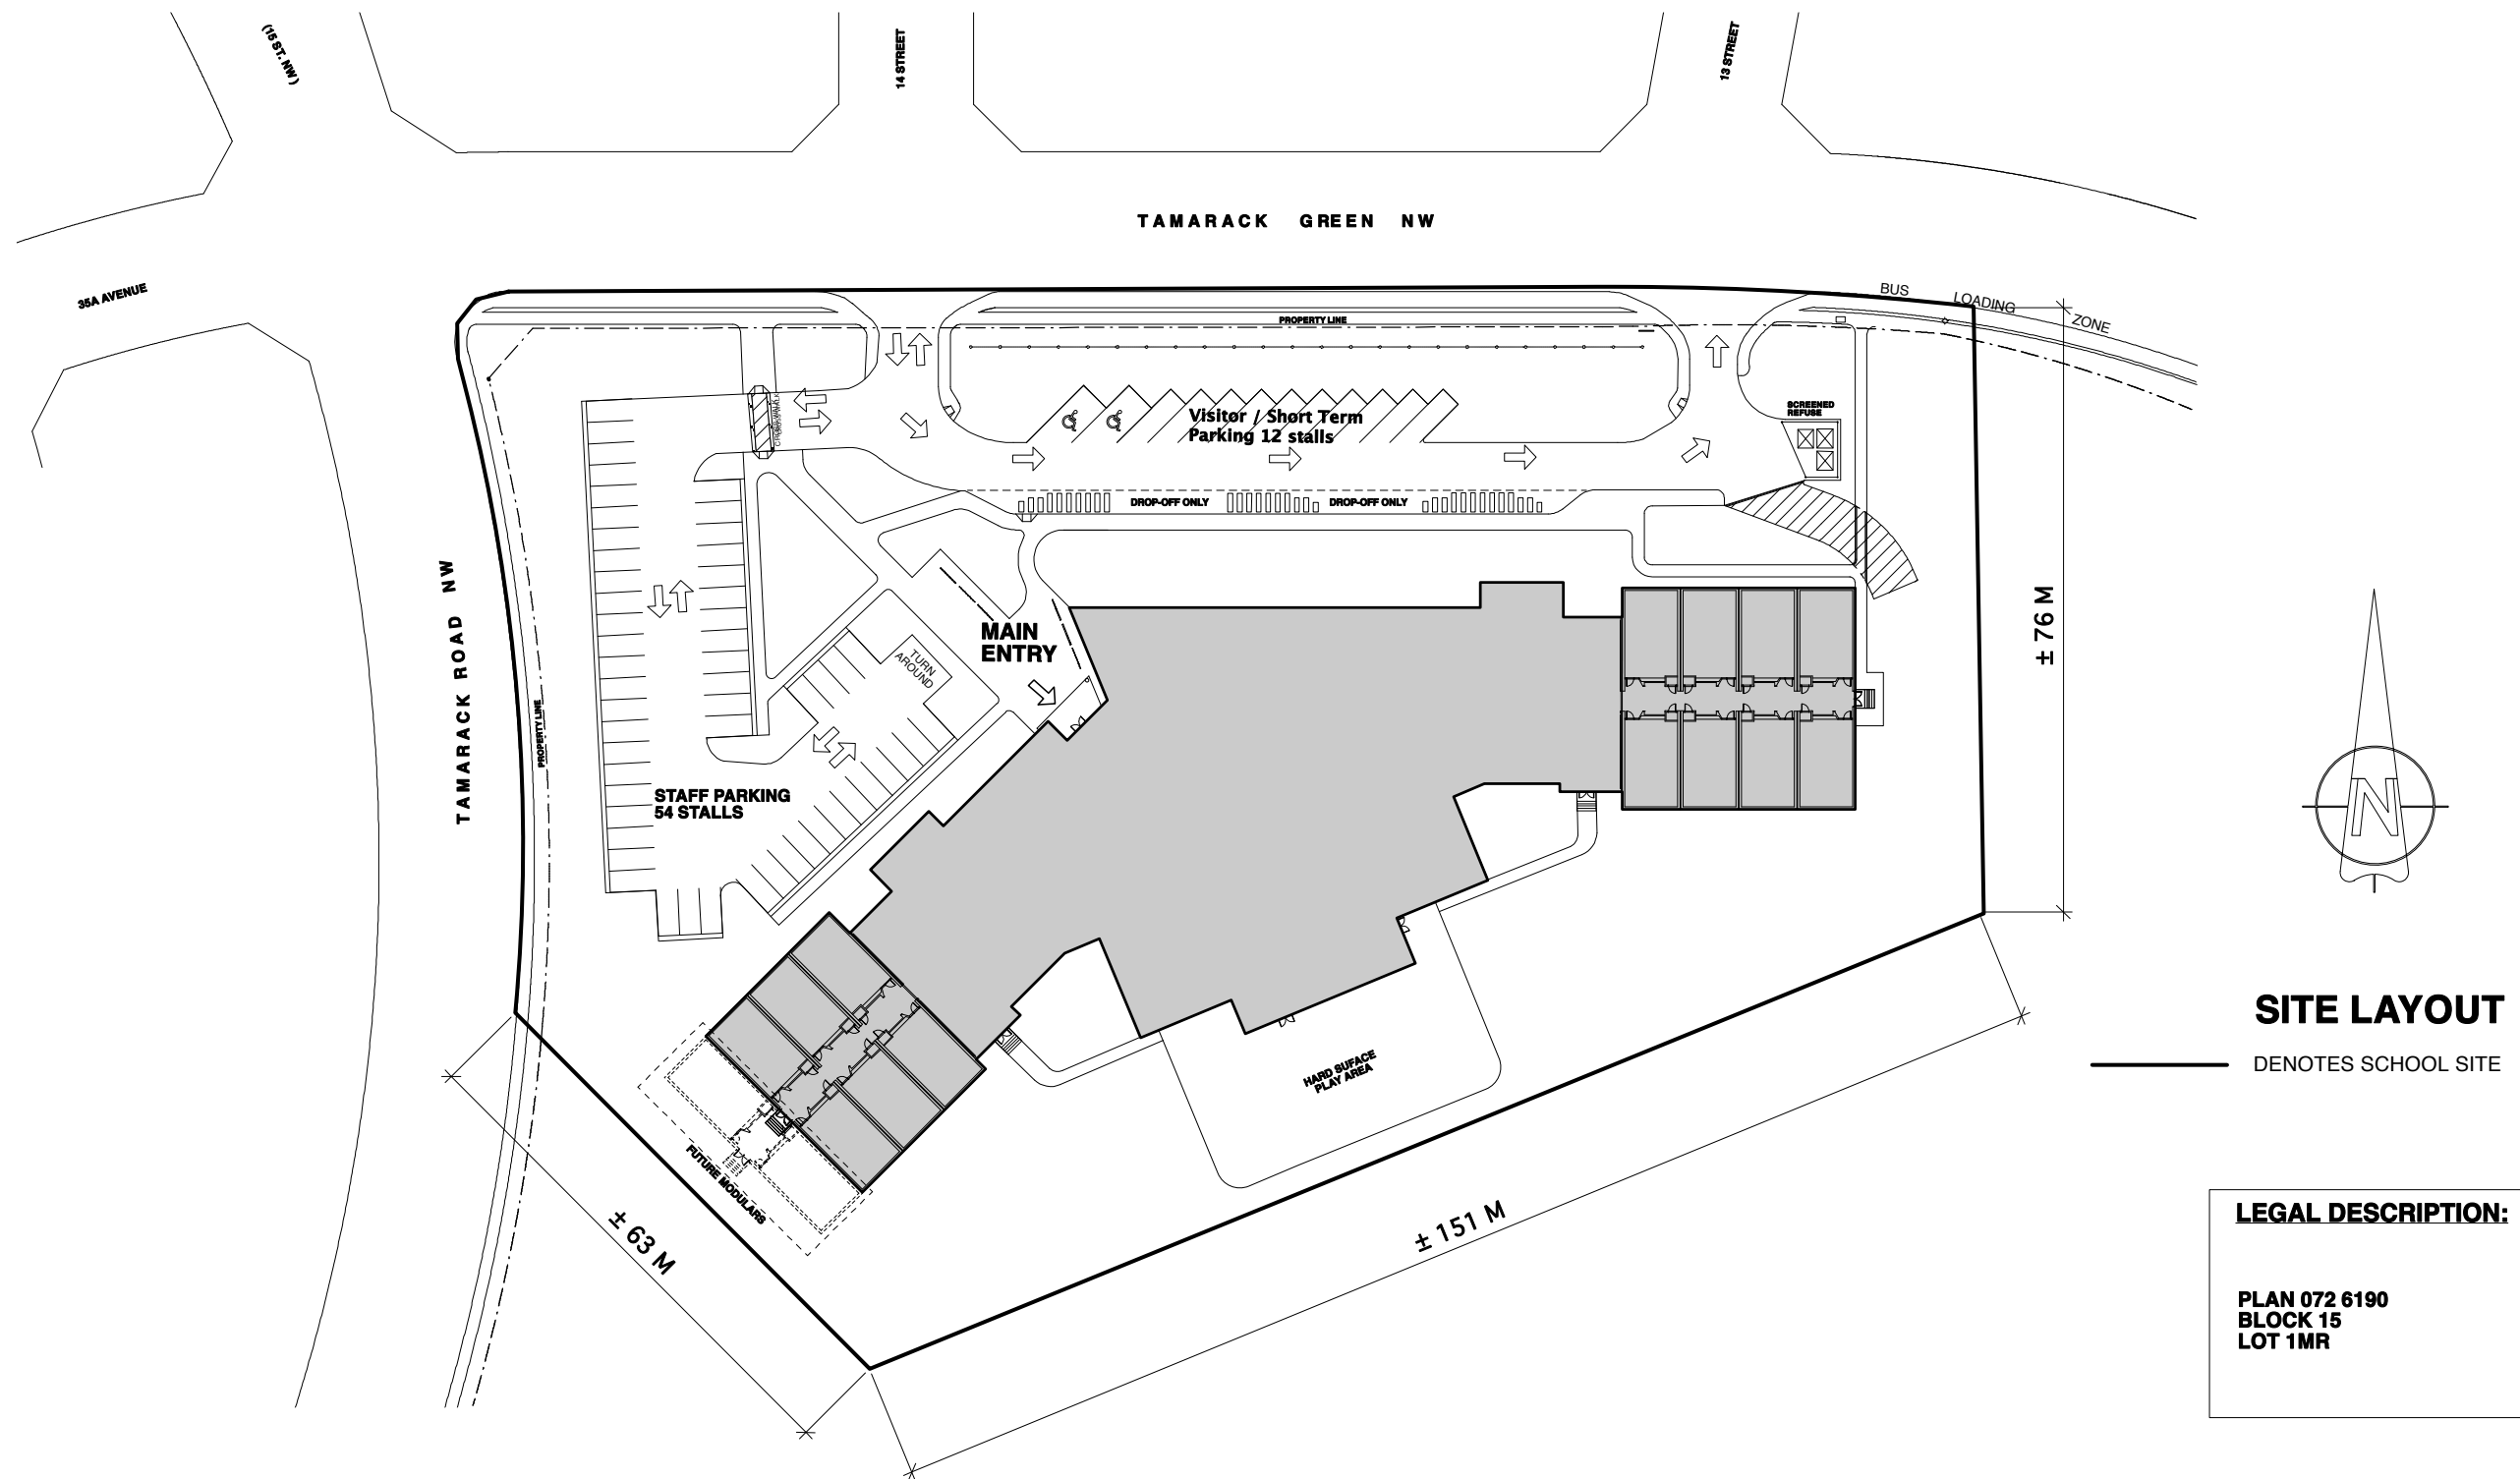

SCHEDULE 18 (TECHNICAL REQUIREMENTS) APPENDIX D - SITE LAYOUT (REV.1)

TAMARACK "THE MEADOWS" PUBLIC ELEMENTARY JUNIOR HIGH SCHOOL

430 Tamarack Green, Edmonton AB